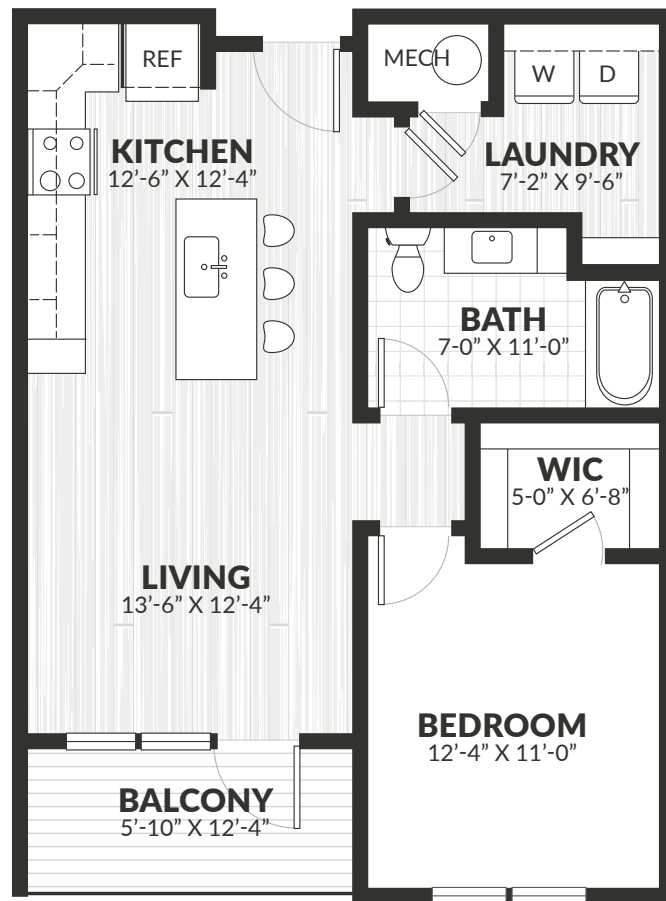

| AVAILABILITY | LEASE TERM | RENT | RESIDENCE |
|--------------|------------|------|-----------|
|--------------|------------|------|-----------|

200 Middletown Boulevard, Langhorne, PA 19047 | 267.494.0846 | LiveAtleeSquare.com

Elevations and floor plans are artist's renderings for illustration purposes only. Square footage and dimensions are approximate. Pricing is subject to change.