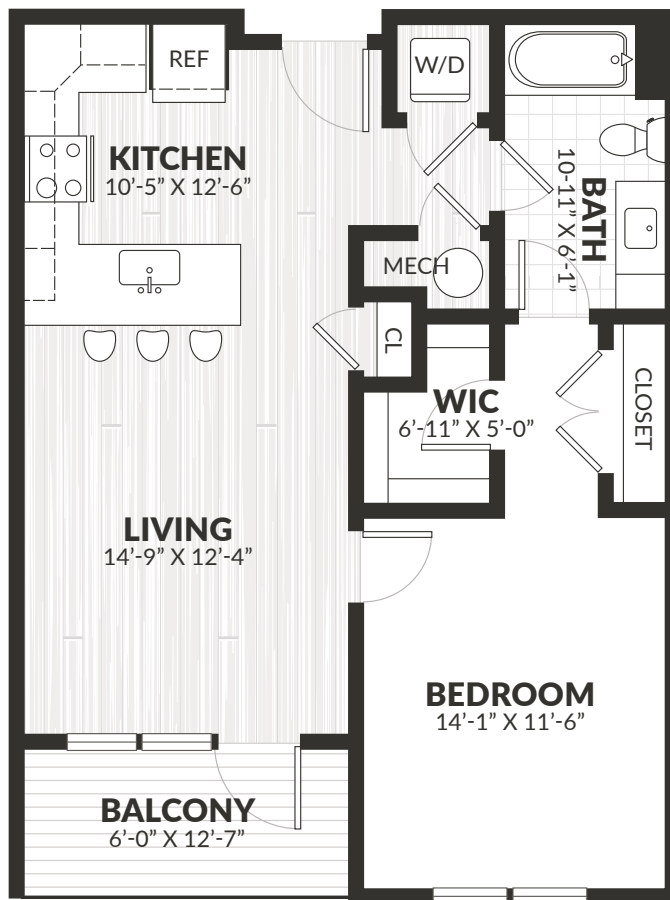

A2.1

1 BED | 1 BATH | BALCONY | 771 SF

AVAILABILITY

LEASE TERM

RENT

RESIDENCE

200 Middletown Boulevard, Langhorne, PA 19047 | 267.494.0846 | LiveAtleeSquare.com

Elevations and floor plans are artist's renderings for illustration purposes only. Square footage and dimensions are approximate. Pricing is subject to change.