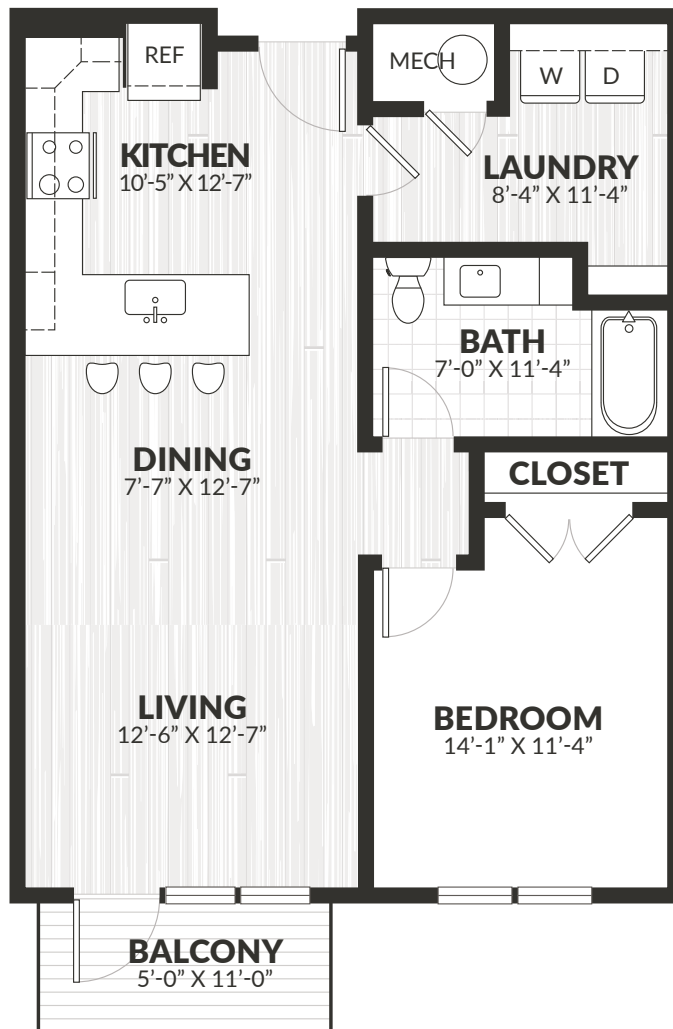

# A3-A

1 BED | 1 BATH | BALCONY | 844 SF

---

AVAILABILITY	LEASE TERM	RENT	RESIDENCE
--------------	------------	------	-----------

---

200 Middletown Boulevard, Langhorne, PA 19047 | 267.494.0846 | LiveAtleeSquare.com

Elevations and floor plans are artist's renderings for illustration purposes only. Square footage and dimensions are approximate. Pricing is subject to change.