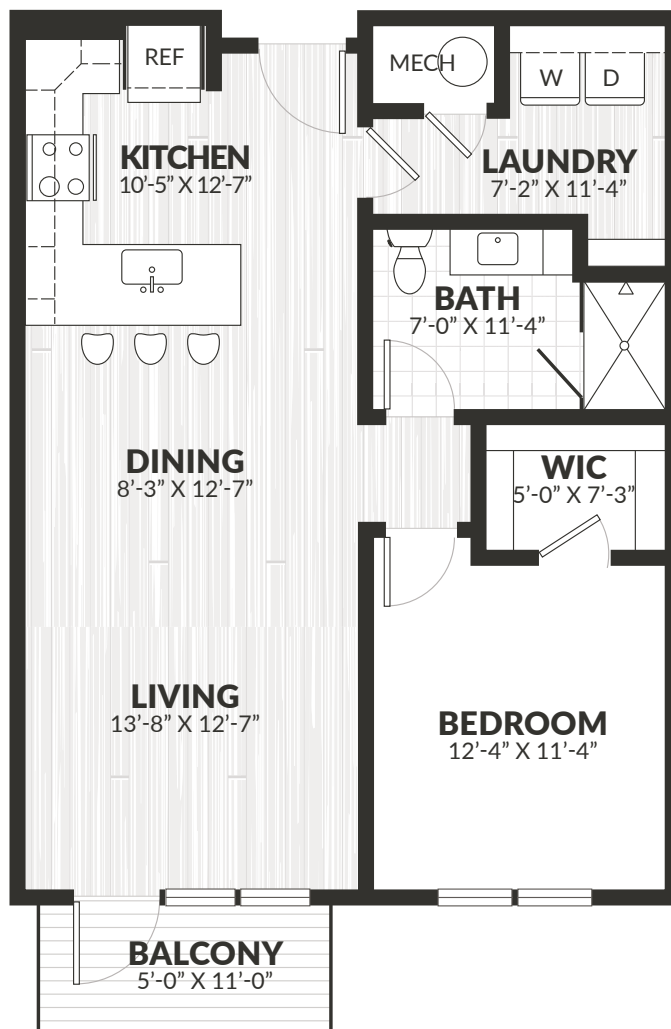

AVAILABILITY

LEASE TERM

RENT

RESIDENCE

200 Middletown Boulevard, Langhorne, PA 19047 | 267.494.0846 | LiveAtleeSquare.com

Elevations and floor plans are artist's renderings for illustration purposes only. Square footage and dimensions are approximate. Pricing is subject to change.