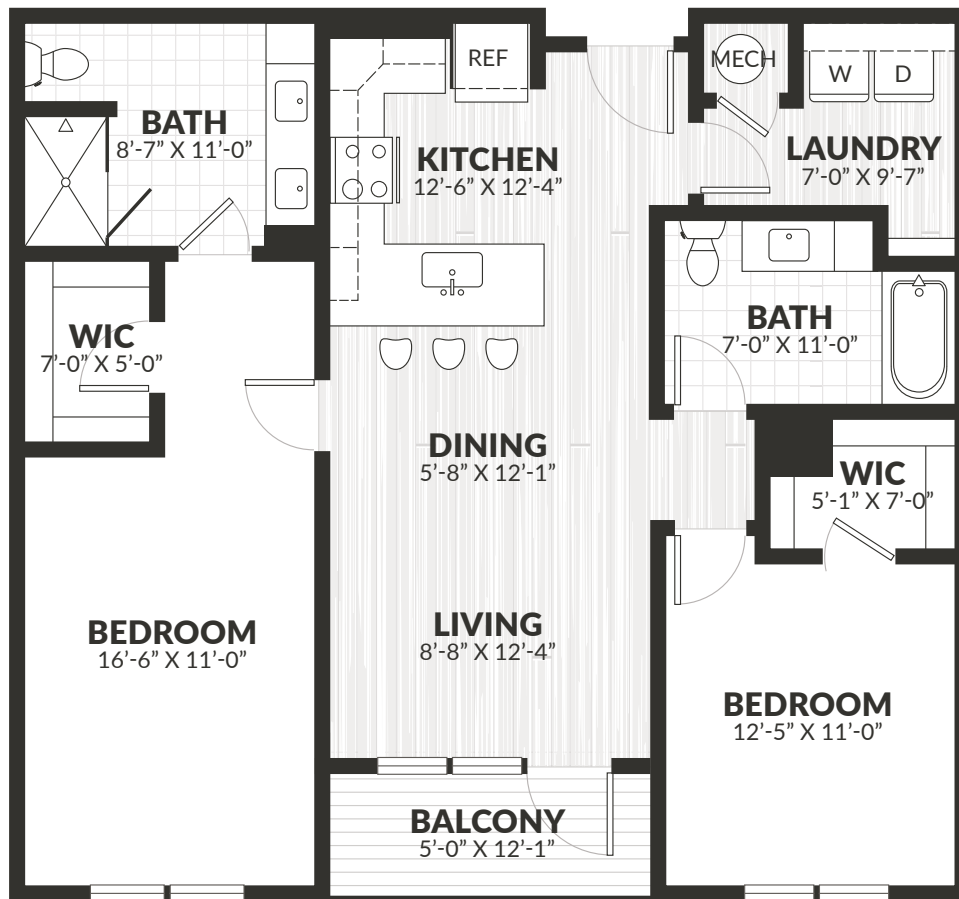

AVAILABILITY	LEASE TERM	RENT	RESIDENCE
--------------	------------	------	-----------

200 Middletown Boulevard, Langhorne, PA 19047 | 267.494.0846 | LiveAtleeSquare.com

Elevations and floor plans are artist's renderings for illustration purposes only. Square footage and dimensions are approximate. Pricing is subject to change.