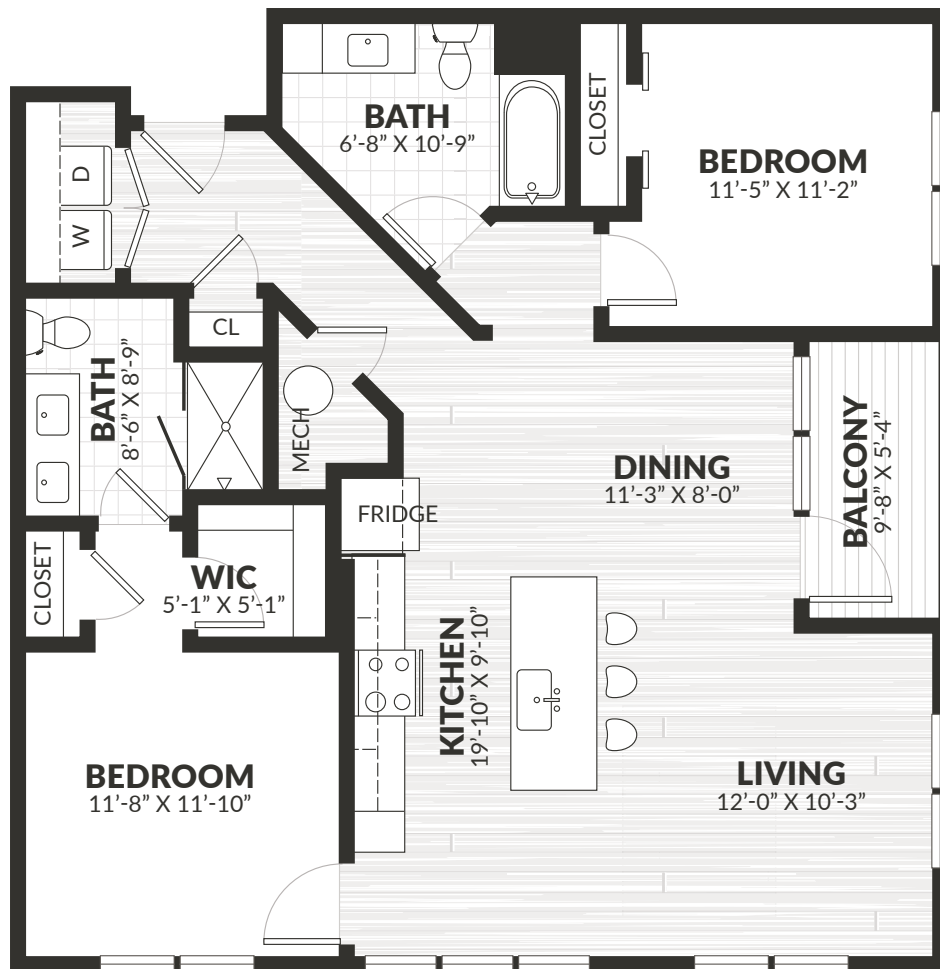

AVAILABILITY	LEASE TERM	RENT	RESIDENCE
--------------	------------	------	-----------

200 Middletown Boulevard, Langhorne, PA 19047 | 267.494.0846 | LiveAtleeSquare.com

Elevations and floor plans are artist's renderings for illustration purposes only. Square footage and dimensions are approximate. Pricing is subject to change.