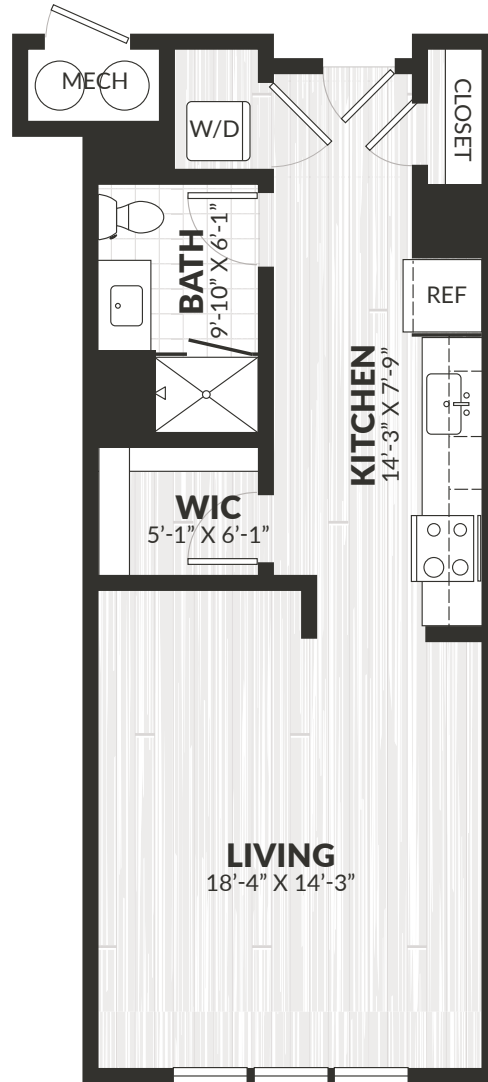

AVAILABILITY	LEASE TERM	RENT	RESIDENCE
--------------	------------	------	-----------

200 Middletown Boulevard, Langhorne, PA 19047 | 267.494.0846 | LiveAtleeSquare.com

Elevations and floor plans are artist's renderings for illustration purposes only. Square footage and dimensions are approximate. Pricing is subject to change.