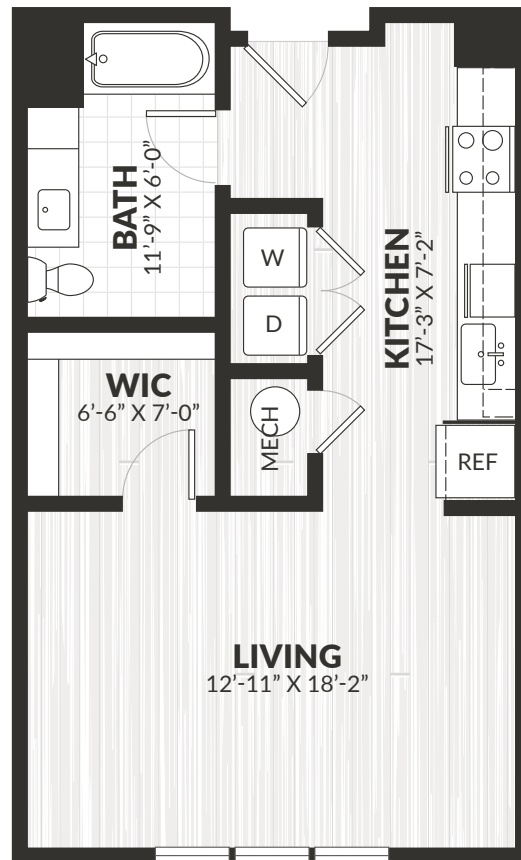

D2-A
STUDIO | 1 BATH | 613 SF

AVAILABILITY	LEASE TERM	RENT	RESIDENCE
--------------	------------	------	-----------

200 Middletown Boulevard, Langhorne, PA 19047 | 267.494.0846 | LiveAtleeSquare.com

Elevations and floor plans are artist's renderings for illustration purposes only. Square footage and dimensions are approximate. Pricing is subject to change.