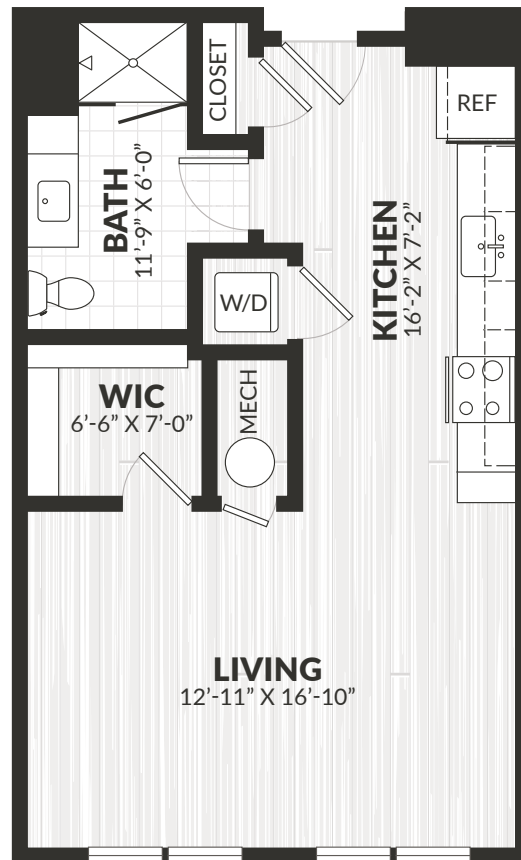

AVAILABILITY	LEASE TERM	RENT	RESIDENCE
--------------	------------	------	-----------

200 Middletown Boulevard, Langhorne, PA 19047 | 267.494.0846 | LiveAtleeSquare.com

Elevations and floor plans are artist's renderings for illustration purposes only. Square footage and dimensions are approximate. Pricing is subject to change.